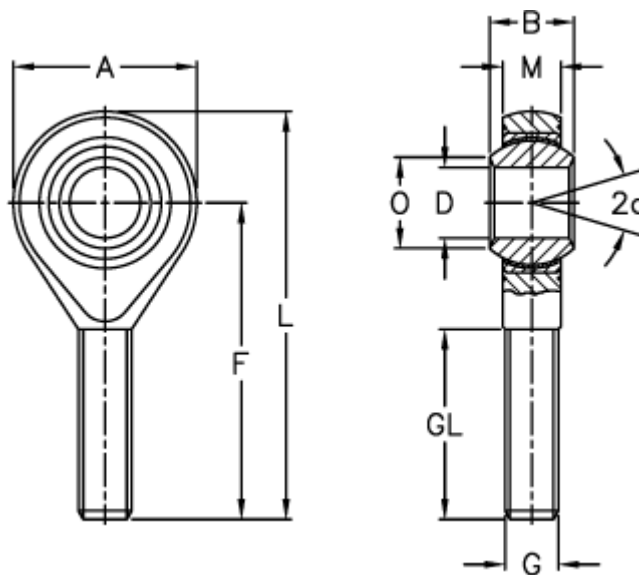

Article number: 54301106

Description: LDK Rod end POS 6EC

## Measures

A	= 18	L	= 45
a (degrees)	= 13	M	= 6.75
B	= 9	O	= 8.9
D	= 6	Static load C0 (kN)	= 8.2
Dynamic load C (kN)	= 4.2	Weight (g)	= 19
F	= 36		
g	= M6		
GL	= 22		